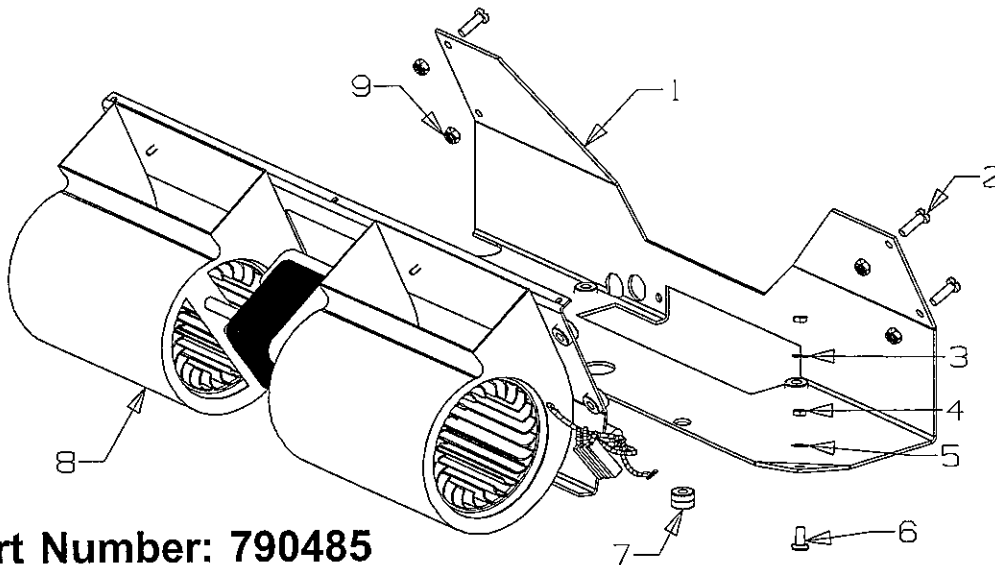

Item No	Part No	Description	Qty	Item No	Part No	Description	Qty
1	700714	Tape-Flat 3 x 5 x 610	1	21	590499	Injector-Main, 2.96	
2	503627	Rivet, 4 Dia	4			- Natural Gas	1
3	990325	Firebox Assy-Complete	1	21a	590498	Injector-Main, 1.70 - LPG	1
4	991163	Plate-Reinforcing, Trim	2	22	590345	Fittng-Elbow 5/16" x 1/8"	
5	790246	Burner Assy	1			BSP	1
6	990322	• Support-Log, Rear	1	23	790270	Tube Assy-Main Injector	1
7	503630	• Screw; S/T 10 x .4 (2)	5	24	588172	• Olive-Brass M8	2
8	503613	• Nut, M6	12	25	588393	• Nut-Compression 8mm	2
9	501963	• Screw, Set M6 x 25	6	26	590269	Ignition Module-Sit	1
10	503196	Washer-Flat 1/4"	6	27	590120	Fittng-Flar 1/2" F X 3/8"	
11	590267	Ignitor-Direct Spark	1			BSP	1
12	501857	Screw, Pan M5 X 10	2	28	503631	Screw, Pan M4 x 5	8
13	990357	Bracket-Mounting, Ignitor	1	29	791348	Valve-Control Sit 845	
14	501856	Nut, M5	2			- Natural Gas	1
15	990406	Burner Tray Base Assy	1	29a	791209	Valve-Control Sit 845 - LPG	1
16	586734	Bush-Plastic	1	30	591181	Fittng-Reducing 1/2" - 3/8"	
17	591119	Thermodisc-Fan	1			BSP	1
18	991304	Shield-Thermodisc Terminal	1	31	590130	Nut-Flare 1/2"	1
19	503726	Screw; S/T 8 x .75	2	32	589004	Nut-Flare 3/8"	1
20	990321	Bracket-Mounting, Control	1	33	790342	Log-Ceramic, Top RH	1
				34	790341	Log-Ceramic, Front RH	1
				35	790356	Log-Ceramic, Front LH	1
				36	990339	Log-Ceramic, Middle LH	1
				37	790343	Log-Ceramic, Middle	1
				38	790338	Log-Ceramic, Rear	1

Bold Text = Assemblies
Bulleted Text = Items included in Assemblies

Part Number: 790485

Item No	Part No	Description	Qty	Item No	Part No	Description	Qty
1	990265	Plate-Mounting, Fan	1	6	501857	Screw-Pan M5 x 10	1
2	501580	Screw-Pan M5 x 16	4	7	503671	Grommet-Fam	
3	503106	Washer-Flat Brass M5	2			14mm OD x 8mm ID	8
4	501856	Nut, M5	2	8	590390	Fan-Double End, 3 Speed	1
5	503371	Washer-Disc, Fan	1	9	503511	Nut, M5	4
		5 ID x 10 OD					

When ordering PLEASE QUOTE PART NUMBER & Description, NOT Illustration No.
Determine right or left hand side from standing in operating position