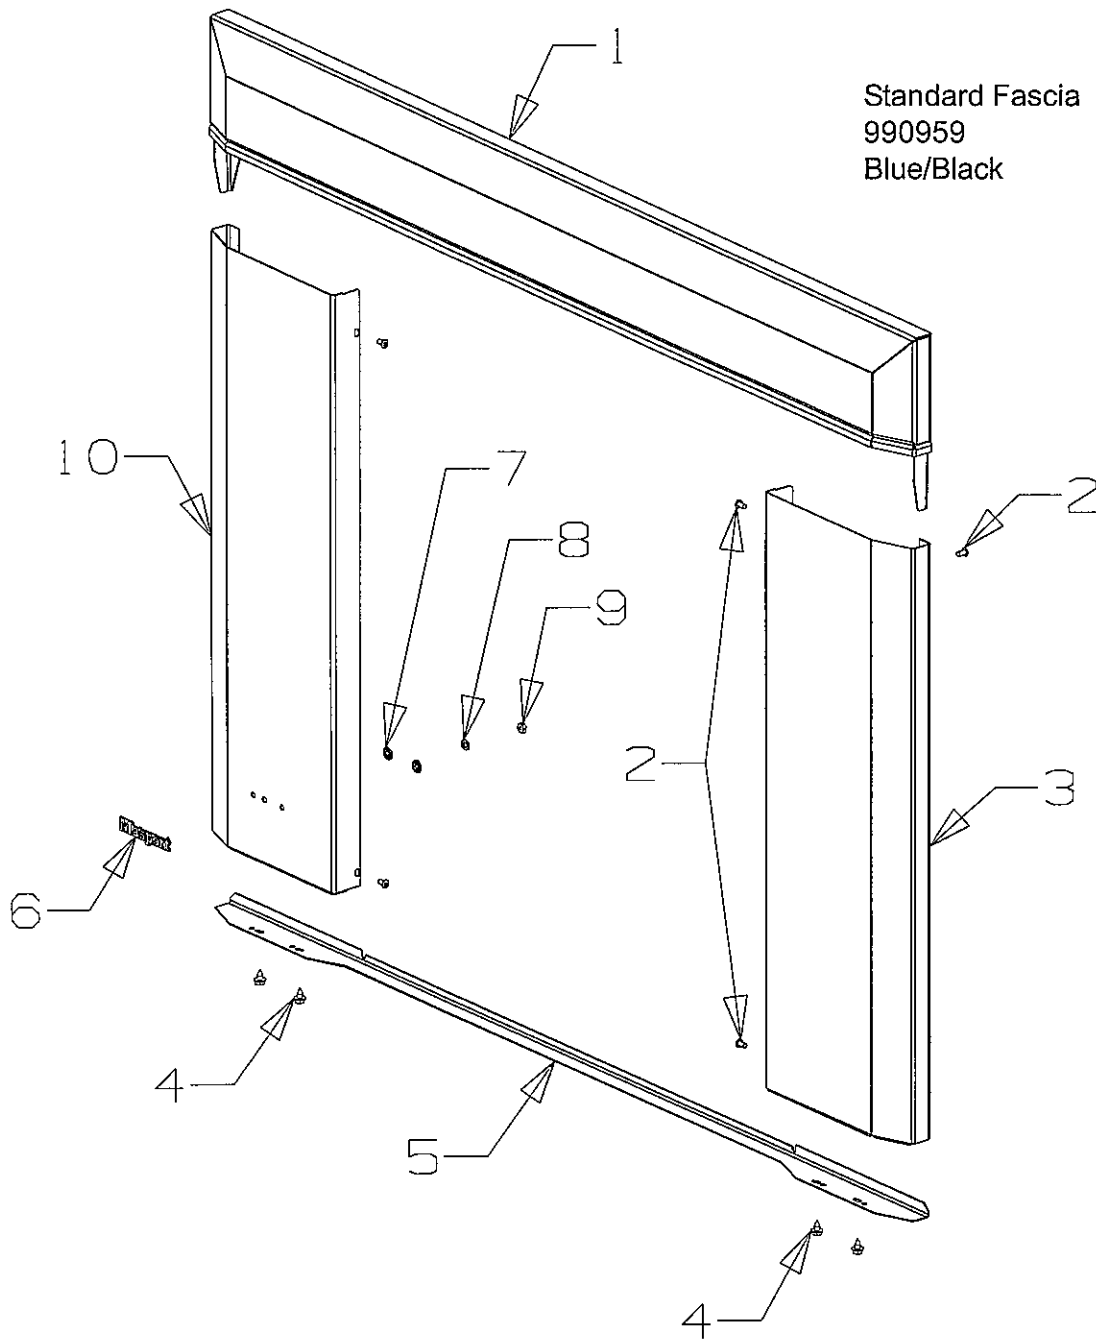

Item No	Part No	Description	Qty	Item No	Part No	Description	Qty
1	700714	Tape-Flat 3 x 5 x 610	1	21	590499	Injector-Main, 2.96	
2	503627	Rivet, 4 Dia	4			- Natural Gas	1
3	990325	Firebox Assy-Complete	1	21a	590498	Injector-Main, 1.70 - LPG	1
4	991163	Plate-Reinforcing, Trim	2	22	590345	Fittng-Elbow 5/16" x 1/8"	
5	790246	Burner Assy	1			BSP	1
6	990322	• Support-Log, Rear	1	23	790270	Tube Assy-Main Injector	1
7	503630	• Screw; S/T 10 x .4 (2)	5	24	588172	• Olive-Brass M8	2
8	503613	• Nut, M6	12	25	588393	• Nut-Compression 8mm	2
9	501963	• Screw, Set M6 x 25	6	26	590269	Ignition Module-Sit	1
10	503196	Washer-Flat 1/4"	6	27	590120	Fittng-Flar 1/2" F X 3/8"	
11	590267	Ignitor-Direct Spark	1			BSP	1
12	501857	Screw, Pan M5 X 10	2	28	503631	Screw, Pan M4 x 5	8
13	990357	Bracket-Mounting, Ignitor	1	29	791348	Valve-Control Sit 845	
14	501856	Nut, M5	2			- Natural Gas	1
15	990406	Burner Tray Base Assy	1	29a	791209	Valve-Control Sit 845 - LPG	1
16	586734	Bush-Plastic	1	30	591181	Fittng-Reducing 1/2" - 3/8"	
17	591119	Thermodisc-Fan	1			BSP	1
18	991304	Shield-Thermodisc Terminal	1	31	590130	Nut-Flare 1/2"	1
19	503726	Screw; S/T 8 x .75	2	32	589004	Nut-Flare 3/8"	1
20	990321	Bracket-Mounting, Control	1	33	790342	Log-Ceramic, Top RH	1
				34	790341	Log-Ceramic, Front RH	1
				35	790356	Log-Ceramic, Front LH	1
				36	990339	Log-Ceramic, Middle LH	1
				37	790343	Log-Ceramic, Middle	1
				38	790338	Log-Ceramic, Rear	1

When ordering PLEASE QUOTE PART NUMBER & Description, NOT Illustration No.
Determine right or left hand side from standing in operating position

Standard Fascia
990959
Blue/Black

Item	Part No	Description	Qty	Item	Part No	Description	Qty
1	990225	Panel Assy-Top - Blue/Black	1	6	585581	Badge - Silver	1
2	586737	Screw-S/T 8 x 10	6	7	503381	Clip-Starlock, 4 Dia	2
3	790400	Fascia-RH - Blue/Black	1	8	503371	Washer-Disc, Fan 5 ID x 10 OD	1
4	503259	Screw-S/T 10 x .4	4	9	503622	Nut, M4	1
5	990172	Stiffener-Fascia - Blue/Black	1	10	790484	Fascia-LH - Blue/Black	1