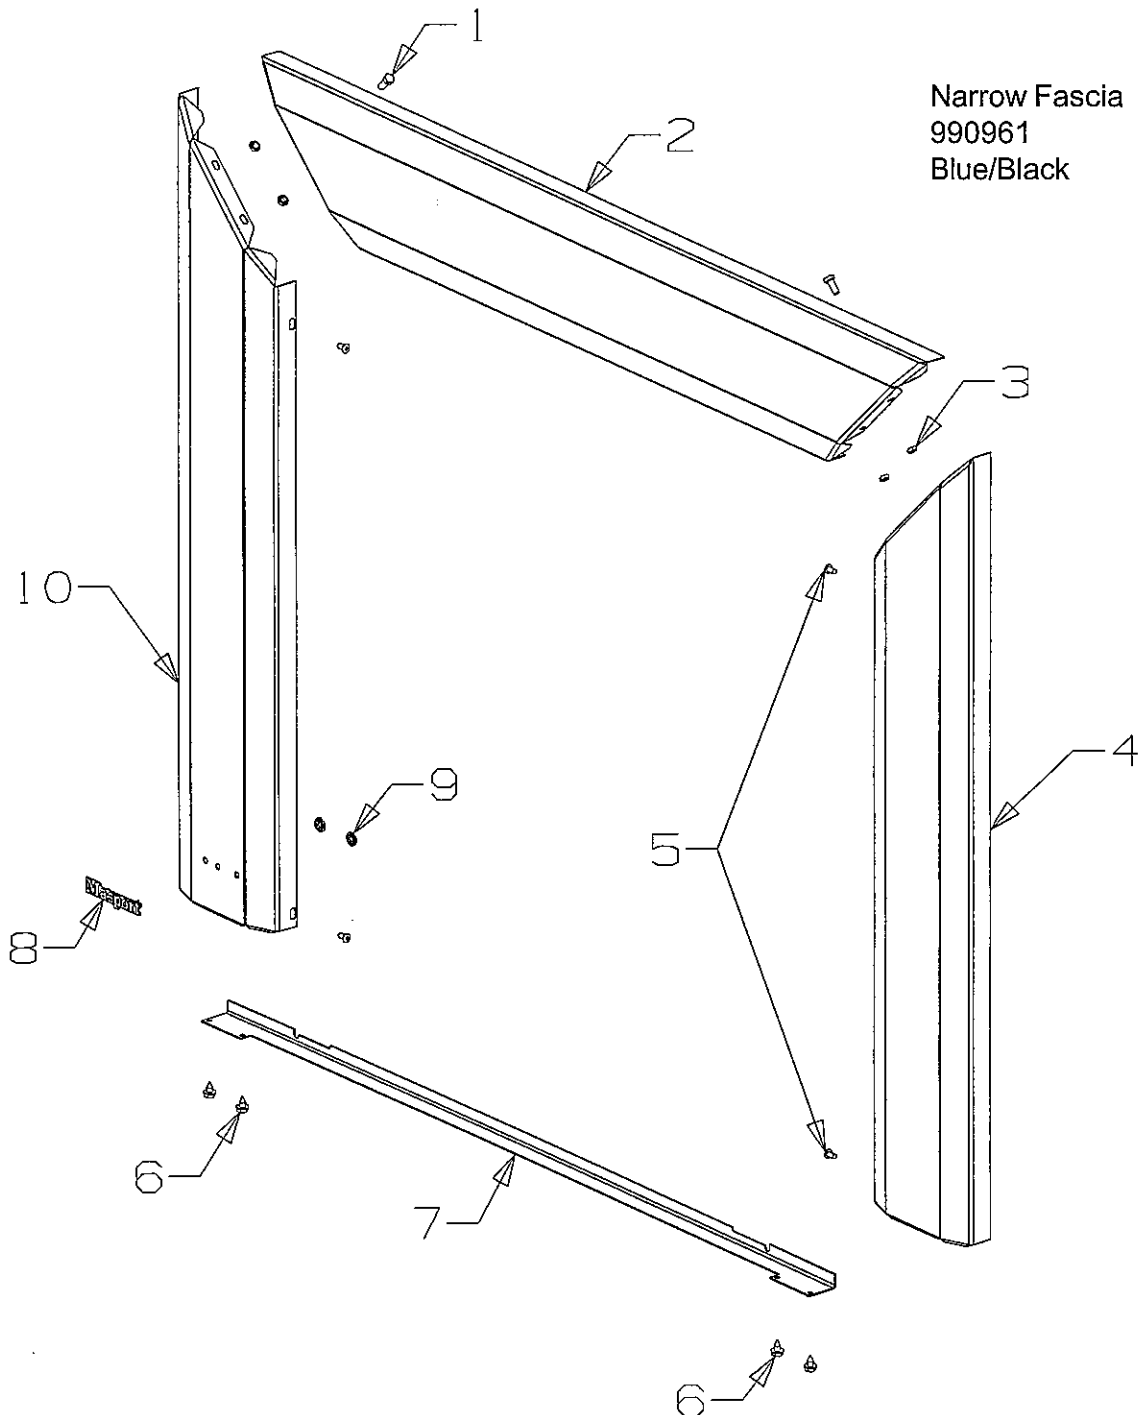

Bold Text = Assemblies
Bulleted Text = Items included in Assemblies

Part Number: 790485

Item No	Part No	Description	Qty	Item No	Part No	Description	Qty
1	990265	Plate-Mounting, Fan	1	6	501857	Screw-Pan M5 x 10	1
2	501580	Screw-Pan M5 x 16	4	7	503671	Grommet-Fam	
3	503106	Washer-Flat Brass M5	2			14mm OD x 8mm ID	8
4	501856	Nut, M5	2	8	590390	Fan-Double End, 3 Speed	1
5	503371	Washer-Disc, Fan	1	9	503511	Nut, M5	4
		5 ID x 10 OD					

When ordering PLEASE QUOTE PART NUMBER & Description, NOT Illustration No.
Determine right or left hand side from standing in operating position

Standard Fascia
990959
Blue/Black

Item	Part No	Description	Qty	Item	Part No	Description	Qty
1	990225	Panel Assy-Top - Blue/Black	1	6	585581	Badge - Silver	1
2	586737	Screw-S/T 8 x 10	6	7	503381	Clip-Starlock, 4 Dia	2
3	790400	Fascia-RH - Blue/Black	1	8	503371	Washer-Disc, Fan 5 ID x 10 OD	1
4	503259	Screw-S/T 10 x .4	4	9	503622	Nut, M4	1
5	990172	Stiffener-Fascia - Blue/Black	1	10	790484	Fascia-LH - Blue/Black	1

Narrow Fascia
990961
Blue/Black

Item No	Part No	Description	Qty	Item No	Part No	Description	Qty
1	501508	Screw, Set M5 x 12	4	6	503259	Screw, S/T 10 x .4	4
2	790218	Panel Assy-Top - Blue/Black	1	7	990054	Stiffener - Blue/Black	1
3	501856	Nut, M5 HEX	4	8	584581	Badge - Gold	1
4	790418	Fascia-Side, RH - Blue/Black	1	9	503381	Clip-Starlock, 4 Dia	2
5	586737	Screw, S/T 8 x 10	4	10	790500	Fascia-Side, LH - Blue/Black	1