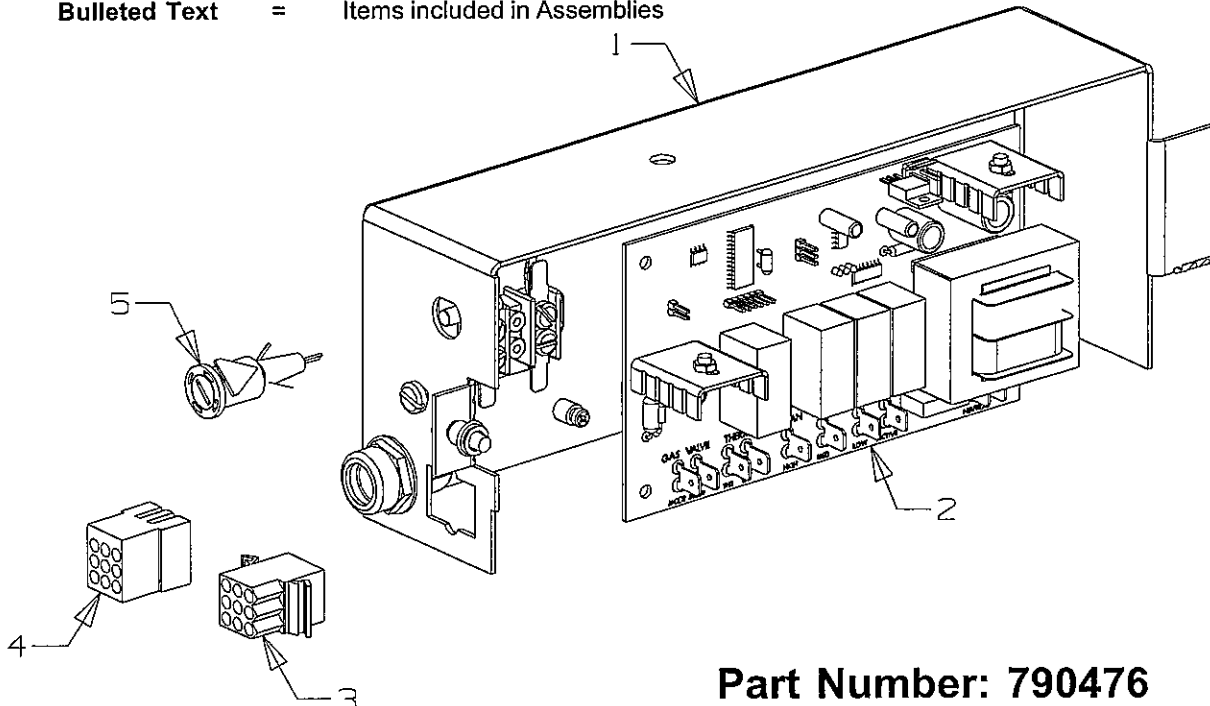

Bold Text = Assemblies
Bulleted Text = Items included in Assemblies

Part Number: 790476

Item No	Part No	Description	Qty	Item No	Part No	Description	Qty
1	990407	Box-Mounting	1	4	590479	Loom-Fan	1
2	791638	Board-Circuit, Remote	1	5	591278	Holder-Fuse	1
3	590480	Loom-Ignition, Socket	1				

Bold Text = Assemblies
Bulleted Text = Items included in Assemblies

Part Number: 790485

Item No	Part No	Description	Qty	Item No	Part No	Description	Qty
1	990265	Plate-Mounting, Fan	1	6	501857	Screw-Pan M5 x 10	1
2	501580	Screw-Pan M5 x 16	4	7	503671	Grommet-Fam	
3	503106	Washer-Flat Brass M5	2			14mm OD x 8mm ID	8
4	501856	Nut, M5	2	8	590390	Fan-Double End, 3 Speed	1
5	503371	Washer-Disc, Fan	1	9	503511	Nut, M5	4
		5 ID x 10 OD					